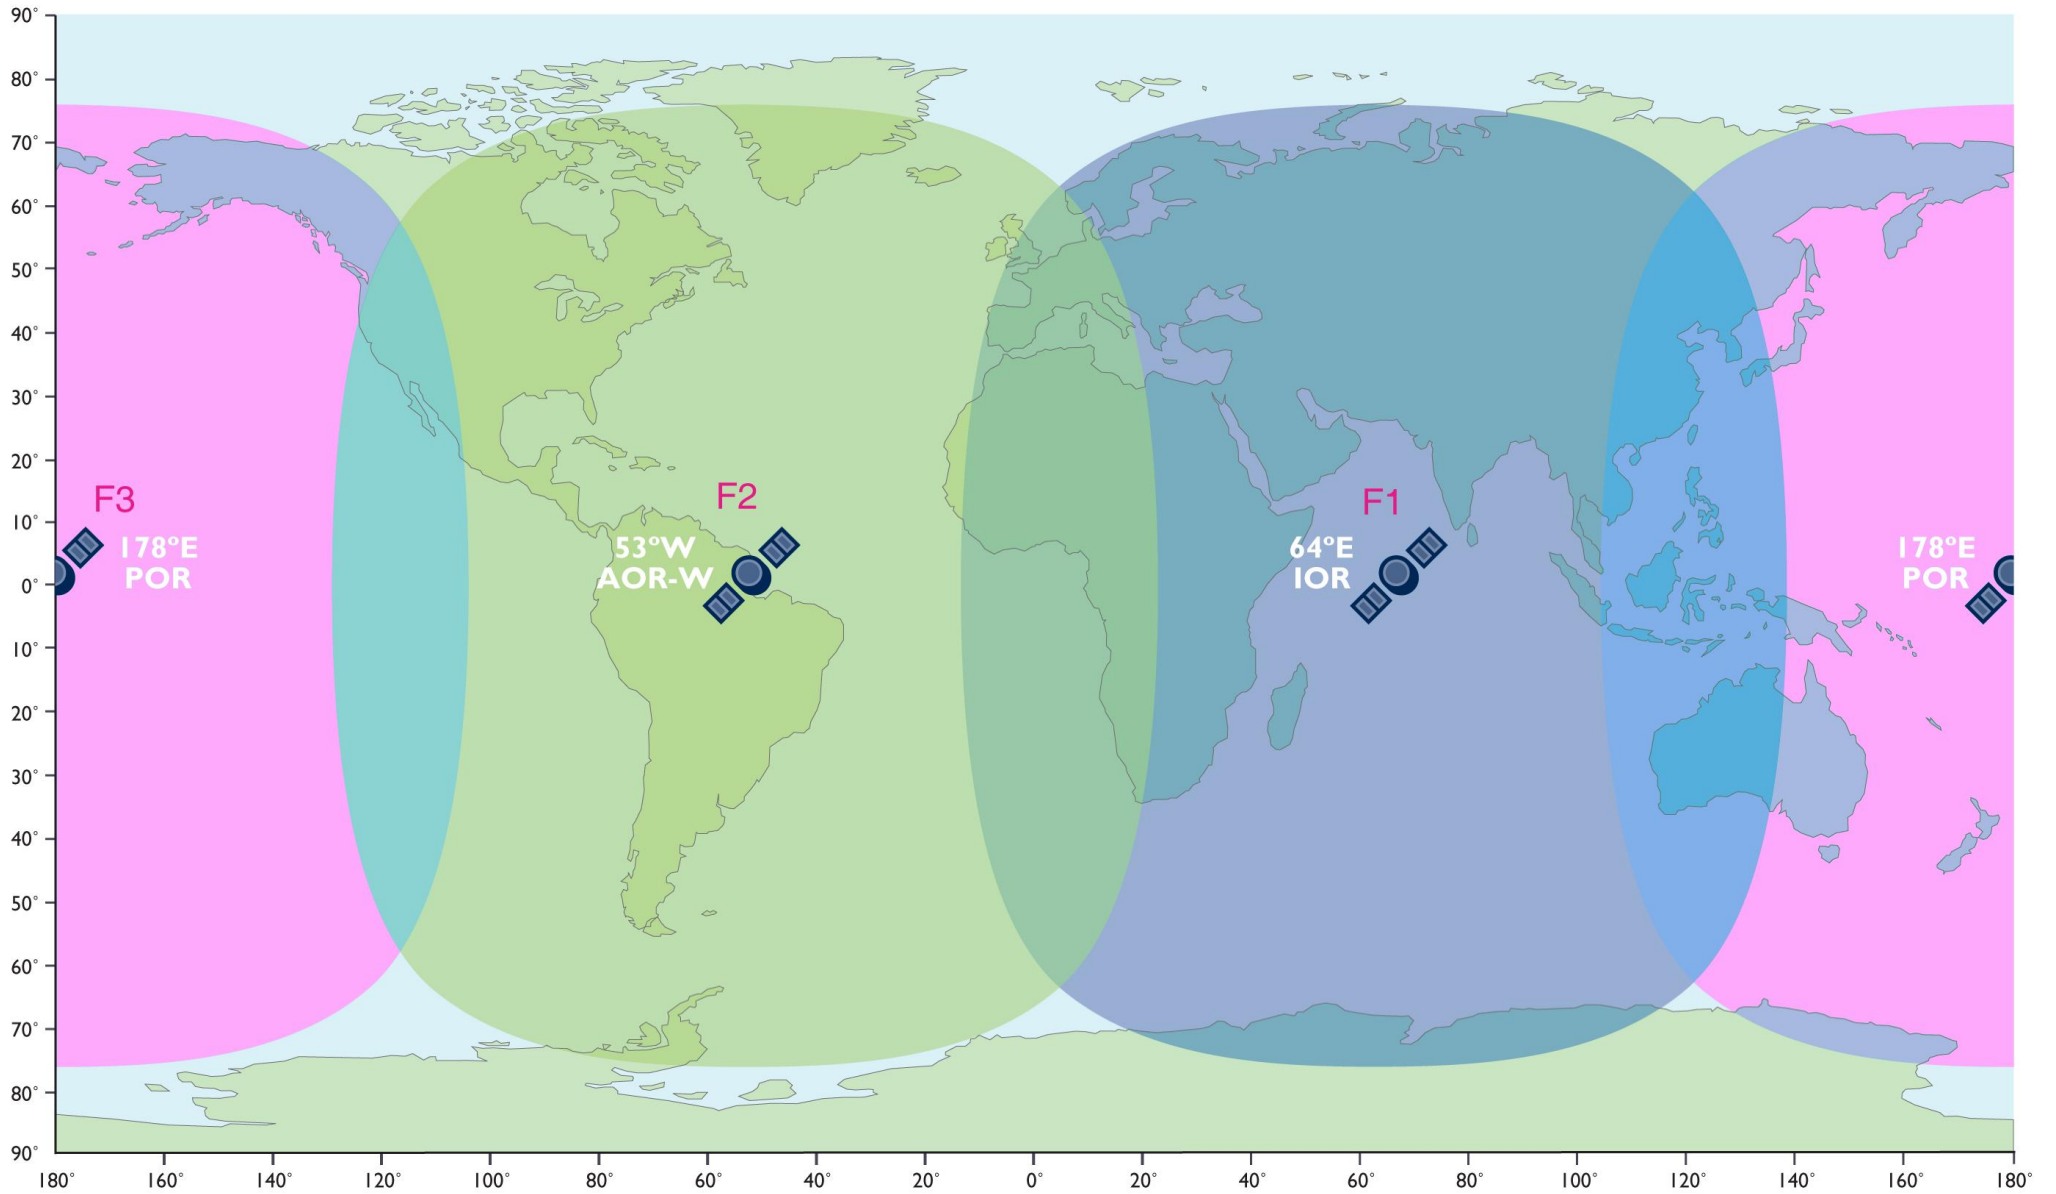

# Inmarsat BGAN coverage

-  F1 I-4 satellite
-  F2 I-4 satellite  
(Planned by mid 2006)
-  F3 I-4 satellite  
(To be defined)

The map depicts Inmarsat's expectations of coverage, but does not represent a guarantee of service. The availability of service at the edge of coverage areas fluctuates depending on various conditions. The launch of the F-3 satellite will be determined in due course.